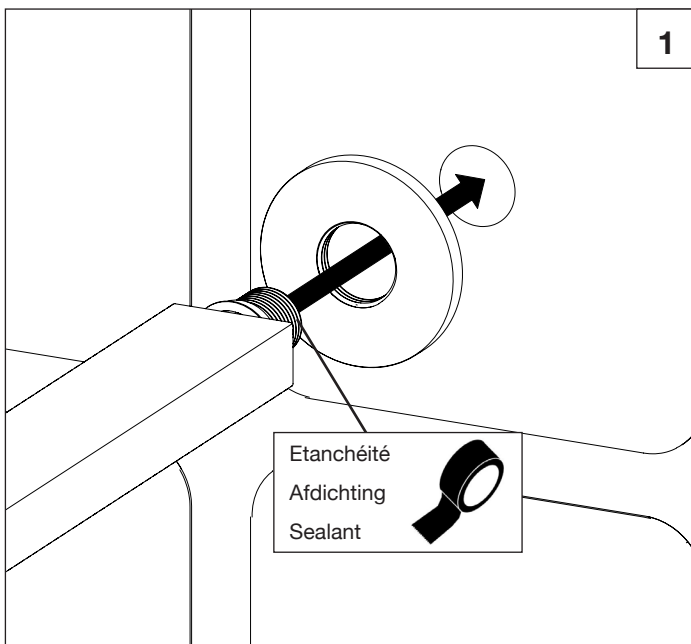

Line

design by Terence Woodgate

rvb[®]

Innovation since 1935

8020.--.90

Bras de douche, horizontal

Douchearm, horizontale

Shower arm, horizontal